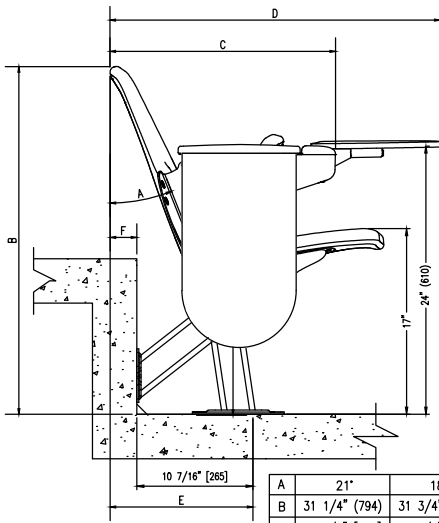

## TR-1 Tablet Arm

All Performance Series chairs are available with optional tablet arm, including our new TR-1 Tablet when equipped with our Traditional steel stanchion. The TR-1's large (110 Sq.In.) tablet stows completely within the chair space, and yet provides more seating space for the user when in use than traditional tablets. It's panic proof operation features a controlled return mechanism to ensure smooth, quiet operation.

## Performance Polymer Series

	21"	18"	15"	12"
A	21"	18"	15"	12"
B	31 1/4" (794)	31 3/4" (806)	32 1/8" (816)	32 3/8" (822)
C	19 5/8" [498]	18 1/2" [470]	17 3/8" [441]	16 1/4" [413]
D	29" [737]	27 7/8" [708]	26 3/4" [679]	25 5/8" [651]
E	12 7/8" (327)	12 1/8" (308)	11 1/4" (286)	10 3/8" (264)
F	2 7/16" (62)	1 11/16" (43)	13/16" (21)	- 1/16" (-2)

## Quattro Classic Series | High Back

	21"	18"	15"	12"
A	21"	18"	15"	12"
B	36" (914)	36 3/4" (933)	37 1/2" (953)	38" (965)
C	23 7/8" (607)	22 5/8" (575)	21 3/8" (543)	20 1/8" (512)
D	33 1/4" (845)	32" (813)	30 3/4" (781)	29 1/2" (750)
E	17 1/8" (435)	15 7/8" (403)	14 5/8" (371)	13 1/2" (343)
F	6 13/16" (173)	7 1/8" (181)	7 7/16" (189)	7 13/16" (199)

## Quattro Classic Series | Low Back

	21"	18"	15"	12"
A	21"	18"	15"	12"
B	33 1/2" (851)	34" (864)	34 1/2" (876)	35" (889)
C	22 3/4" (578)	21 5/8" (550)	20 1/2" (521)	19 3/8" (492)
D	32 1/8" (816)	31" (788)	29 7/8" (759)	28 3/4" (731)
E	16" (406)	14 7/8" (378)	13 3/4" (349)	12 5/8" (319)
F	6 13/16" (173)	7 1/8" (181)	7 7/16" (189)	7 5/8" (194)
G	5 1/4" (133)	4 1/8" (105)	3" (76)	1 7/8" (48)