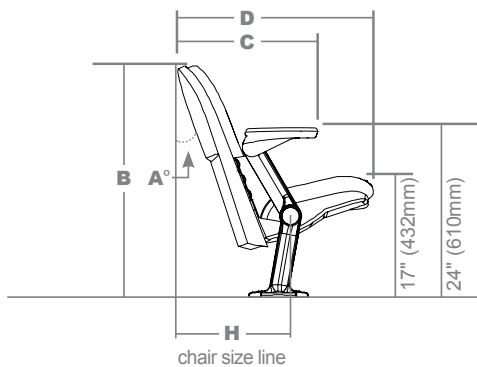

Quattro

EXTREME SERIES

extreme series dimensional data

U.S. Dimensions

Metric Dimensions in millimeters (mm)

Three adjustable back angles (21°, 18° and 15°) are provided to enhance spectator comfort and meet facility layout requirements.

maximum rise
24" (610 mm)

minimum rise
6" (152 mm)

Hussey's three quarter safety fold seat with full fold range of motion provides ease of access

A°	B	C	D	E	F	G	H
21°	33" : 838mm	19 7/8" : 505mm	27 7/8" : 709mm	22 3/4" : 578mm	30 7/8" : 784mm	31 5/8" : 803mm	16" : 406mm
18°	33 3/4" : 857mm	18 3/4" : 476mm	26 3/4" : 680mm	21 5/8" : 549mm	29 3/4" : 756mm	30 1/2" : 775mm	14 7/8" : 378mm
15°	34 1/2" : 876mm	17 5/8" : 448mm	25 5/8" : 651mm	20 1/2" : 521mm	28 5/8" : 727mm	29 3/8" : 746mm	13 3/4" : 349mm
21°	36" : 915mm	21" : 534mm	29" : 734mm	23 7/8" : 607mm	32" : 813mm	32 3/4" : 832mm	17 1/8" : 435mm
18°	36 3/4" : 934mm	19 3/4" : 502mm	27 3/4" : 705mm	22 5/8" : 575mm	30 3/4" : 781mm	31 1/2" : 800mm	15 7/8" : 403mm
15°	37 1/2" : 953mm	18 1/2" : 470mm	26 1/2" : 673mm	21 3/8" : 543mm	29 1/2" : 749mm	30 1/4" : 768mm	14 5/8" : 372mm