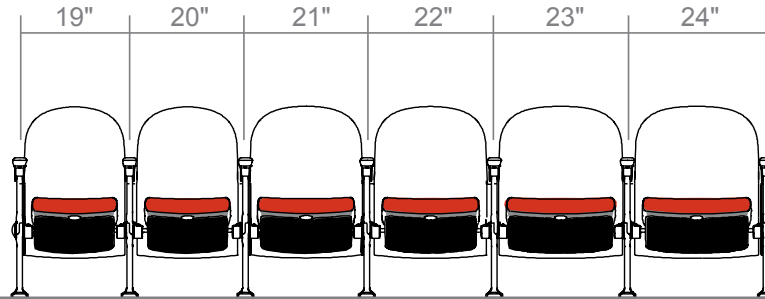

husseyseating™

YOUR PARTNER FOR SEATING SOLUTIONS

38 Dyer Street Extension • North Berwick, Maine 03906 USA

Toll Free (USA) 1.800.341.0401

Tel: +1.207.676.2271 • Fax: +1.207.676.2222

info@husseyseating.com • www.husseyseating.com

Quattro

EXTREME SERIES

extreme series dimensional data

U.S. Dimensions

Metric Dimensions in millimeters (mm)

Three adjustable back angles (21°, 18° and 15°) are provided to enhance spectator comfort and meet facility layout requirements.

maximum rise
24" (610 mm)

minimum rise
6" (152 mm)

Hussey's three quarter safety fold seat with full fold range of motion provides ease of access

A°	B	C	D	E	F	G	H
21°	33" : 838mm	19 7/8" : 505mm	27 7/8" : 709mm	22 3/4" : 578mm	30 7/8" : 784mm	31 5/8" : 803mm	16" : 406mm
18°	33 3/4" : 857mm	18 3/4" : 476mm	26 3/4" : 680mm	21 5/8" : 549mm	29 3/4" : 756mm	30 1/2" : 775mm	14 7/8" : 378mm
15°	34 1/2" : 876mm	17 5/8" : 448mm	25 5/8" : 651mm	20 1/2" : 521mm	28 5/8" : 727mm	29 3/8" : 746mm	13 3/4" : 349mm
21°	36" : 915mm	21" : 534mm	29" : 734mm	23 7/8" : 607mm	32" : 813mm	32 3/4" : 832mm	17 1/8" : 435mm
18°	36 3/4" : 934mm	19 3/4" : 502mm	27 3/4" : 705mm	22 5/8" : 575mm	30 3/4" : 781mm	31 1/2" : 800mm	15 7/8" : 403mm
15°	37 1/2" : 953mm	18 1/2" : 470mm	26 1/2" : 673mm	21 3/8" : 543mm	29 1/2" : 749mm	30 1/4" : 768mm	14 5/8" : 372mm