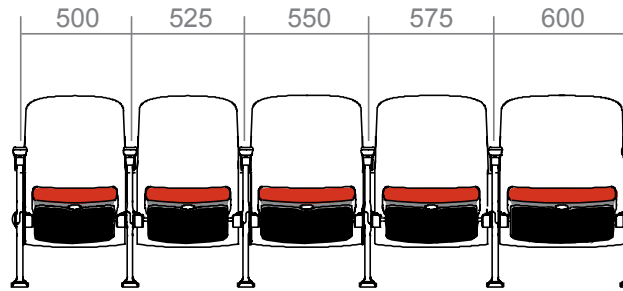

husseyseating™

YOUR PARTNER FOR SEATING SOLUTIONS

38 Dyer Street Extension • North Berwick, Maine 03906 USA

Toll Free (USA) 1.800.341.0401

Tel: +1.207.676.2271 • Fax: +1.207.676.2222

info@husseyseating.com • www.husseyseating.com

Quattro

EXTREME SERIES

extreme series dimensional data

U.S. Dimensions

Metric Dimensions in millimeters (mm)

Three adjustable back angles (21°, 18° and 15°) are provided to enhance spectator comfort and meet facility layout requirements.

maximum rise
24" (610 mm)

minimum rise
6" (152 mm)

Hussey's three quarter safety fold seat with full fold range of motion provides ease of access

A°	B	C	D	E	F	G	H
21°	33" : 838mm	19 7/8" : 505mm	27 7/8" : 709mm	22 3/4" : 578mm	30 7/8" : 784mm	31 5/8" : 803mm	16" : 406mm
18°	33 3/4" : 857mm	18 3/4" : 476mm	26 3/4" : 680mm	21 5/8" : 549mm	29 3/4" : 756mm	30 1/2" : 775mm	14 7/8" : 378mm
15°	34 1/2" : 876mm	17 5/8" : 448mm	25 5/8" : 651mm	20 1/2" : 521mm	28 5/8" : 727mm	29 3/8" : 746mm	13 3/4" : 349mm
21°	36" : 915mm	21" : 534mm	29" : 734mm	23 7/8" : 607mm	32" : 813mm	32 3/4" : 832mm	17 1/8" : 435mm
18°	36 3/4" : 934mm	19 3/4" : 502mm	27 3/4" : 705mm	22 5/8" : 575mm	30 3/4" : 781mm	31 1/2" : 800mm	15 7/8" : 403mm
15°	37 1/2" : 953mm	18 1/2" : 470mm	26 1/2" : 673mm	21 3/8" : 543mm	29 1/2" : 749mm	30 1/4" : 768mm	14 5/8" : 372mm