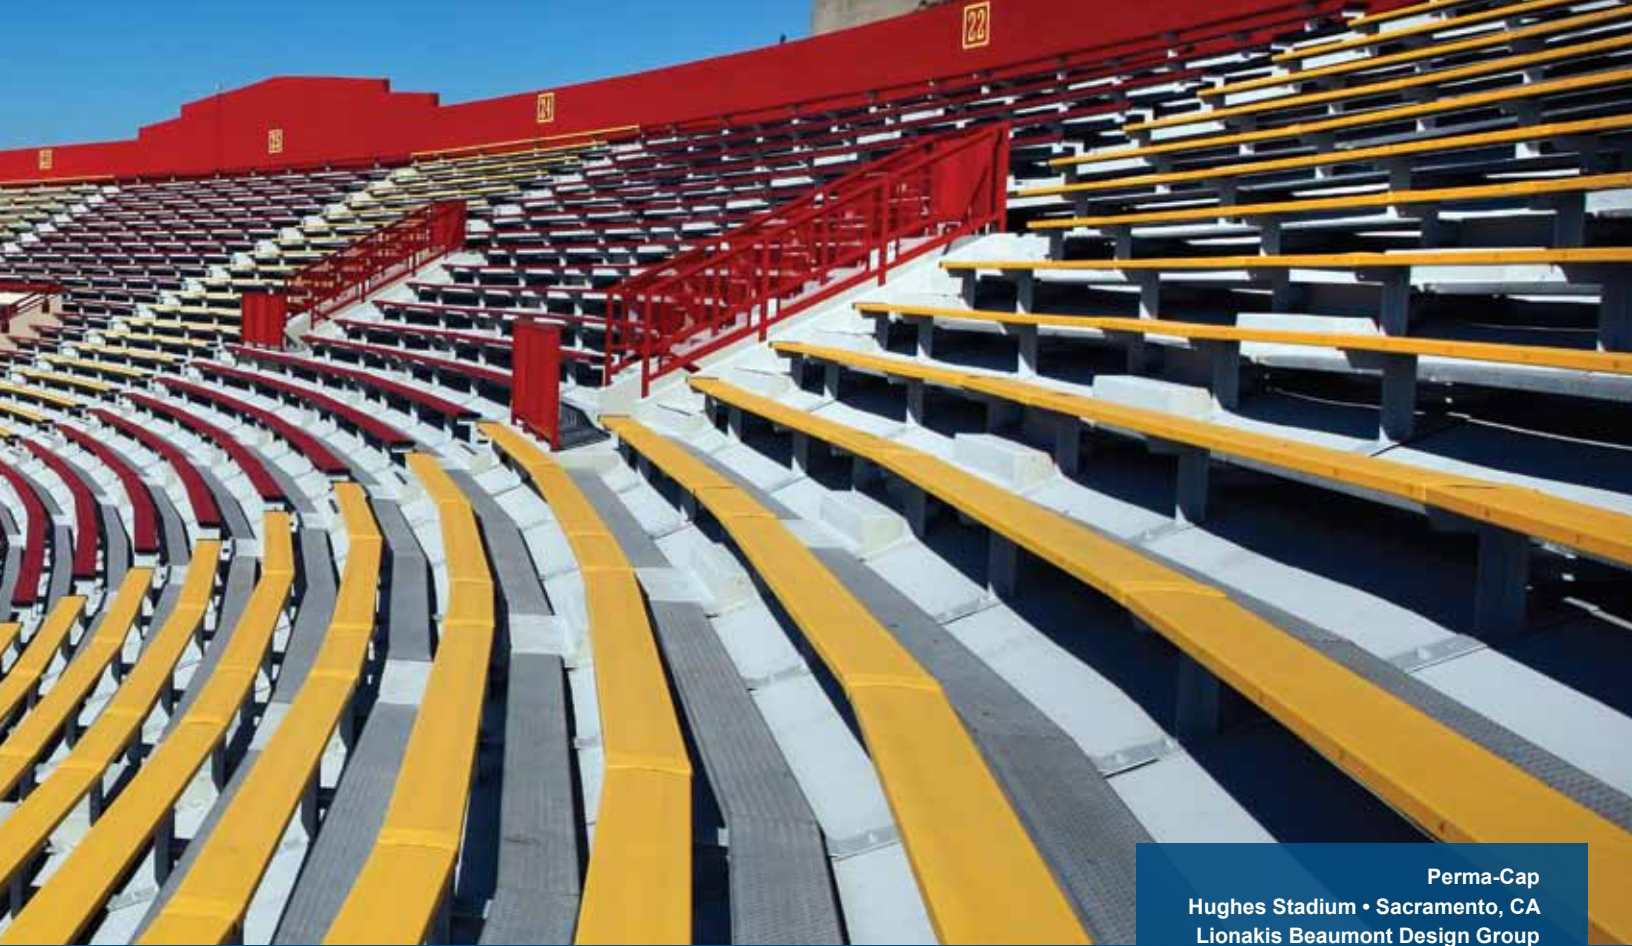

Perma-Cap
Hughes Stadium • Sacramento, CA
Lionakis Beaumont Design Group