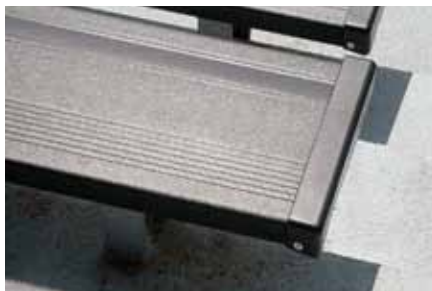

PERMA-PLANK

PERMA-CAP over PERMA-PLANK

Galvanized Bleacher Planks

Galvanized steel is ideal for replacing old planks or for use in new construction.

- Roll formed galvanized steel
- Meets ASTM A-256
- 8" (203 mm), 10" (254 mm) & 12" (305 mm) widths
- Standard lengths up to 20' (6096 mm)

PERMA-CAP

PERMA-CAP over wood

PERMA-CAP over aluminum

End Caps

PERMA-CAP End Caps

- Available in black & grey

Standard Colors

*Actual colors and finishes may vary from printed color shown.