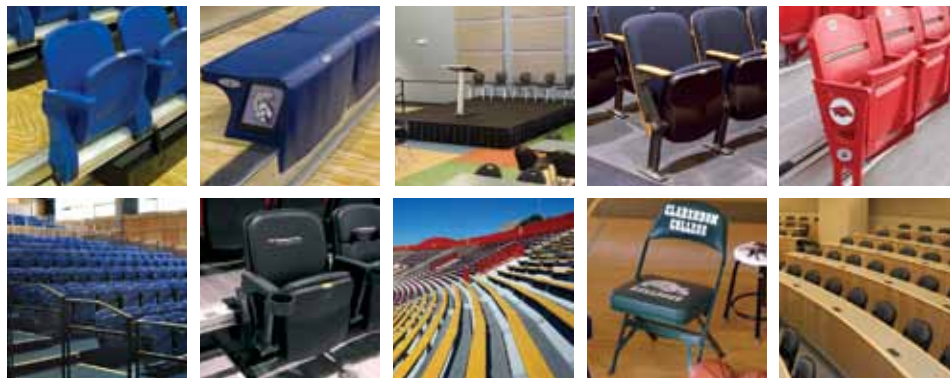

husseyseating™

YOUR PARTNER FOR SEATING SOLUTIONS

38 Dyer Street Extension
North Berwick, Maine 03906 USA
Toll Free (USA) 1.800.726.SEAT
Tel: +1.207.676.2271 • Fax: +1.207.676.2222
info@husseyseating.com • www.husseyseating.com