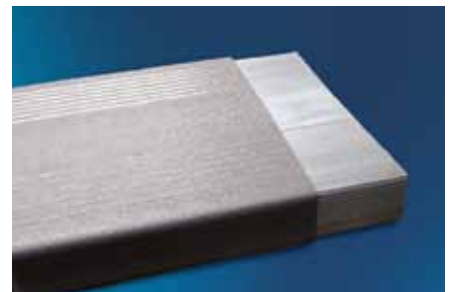

PERMA-PLANK

PERMA-CAP over PERMA-PLANK

Galvanized Bleacher Planks

Galvanized steel is ideal for replacing old planks or for use in new construction.

- Roll formed galvanized steel
- Meets ASTM A-256
- 8" (203 mm), 10" (254 mm) & 12" (305 mm) widths
- Standard lengths up to 20' (6096 mm)

PERMA-CAP

PERMA-CAP over wood

PERMA-CAP over aluminum

End Caps

PERMA-CAP End Caps

- Available in black & grey

Standard Colors

*Actual colors and finishes may vary from printed color shown.